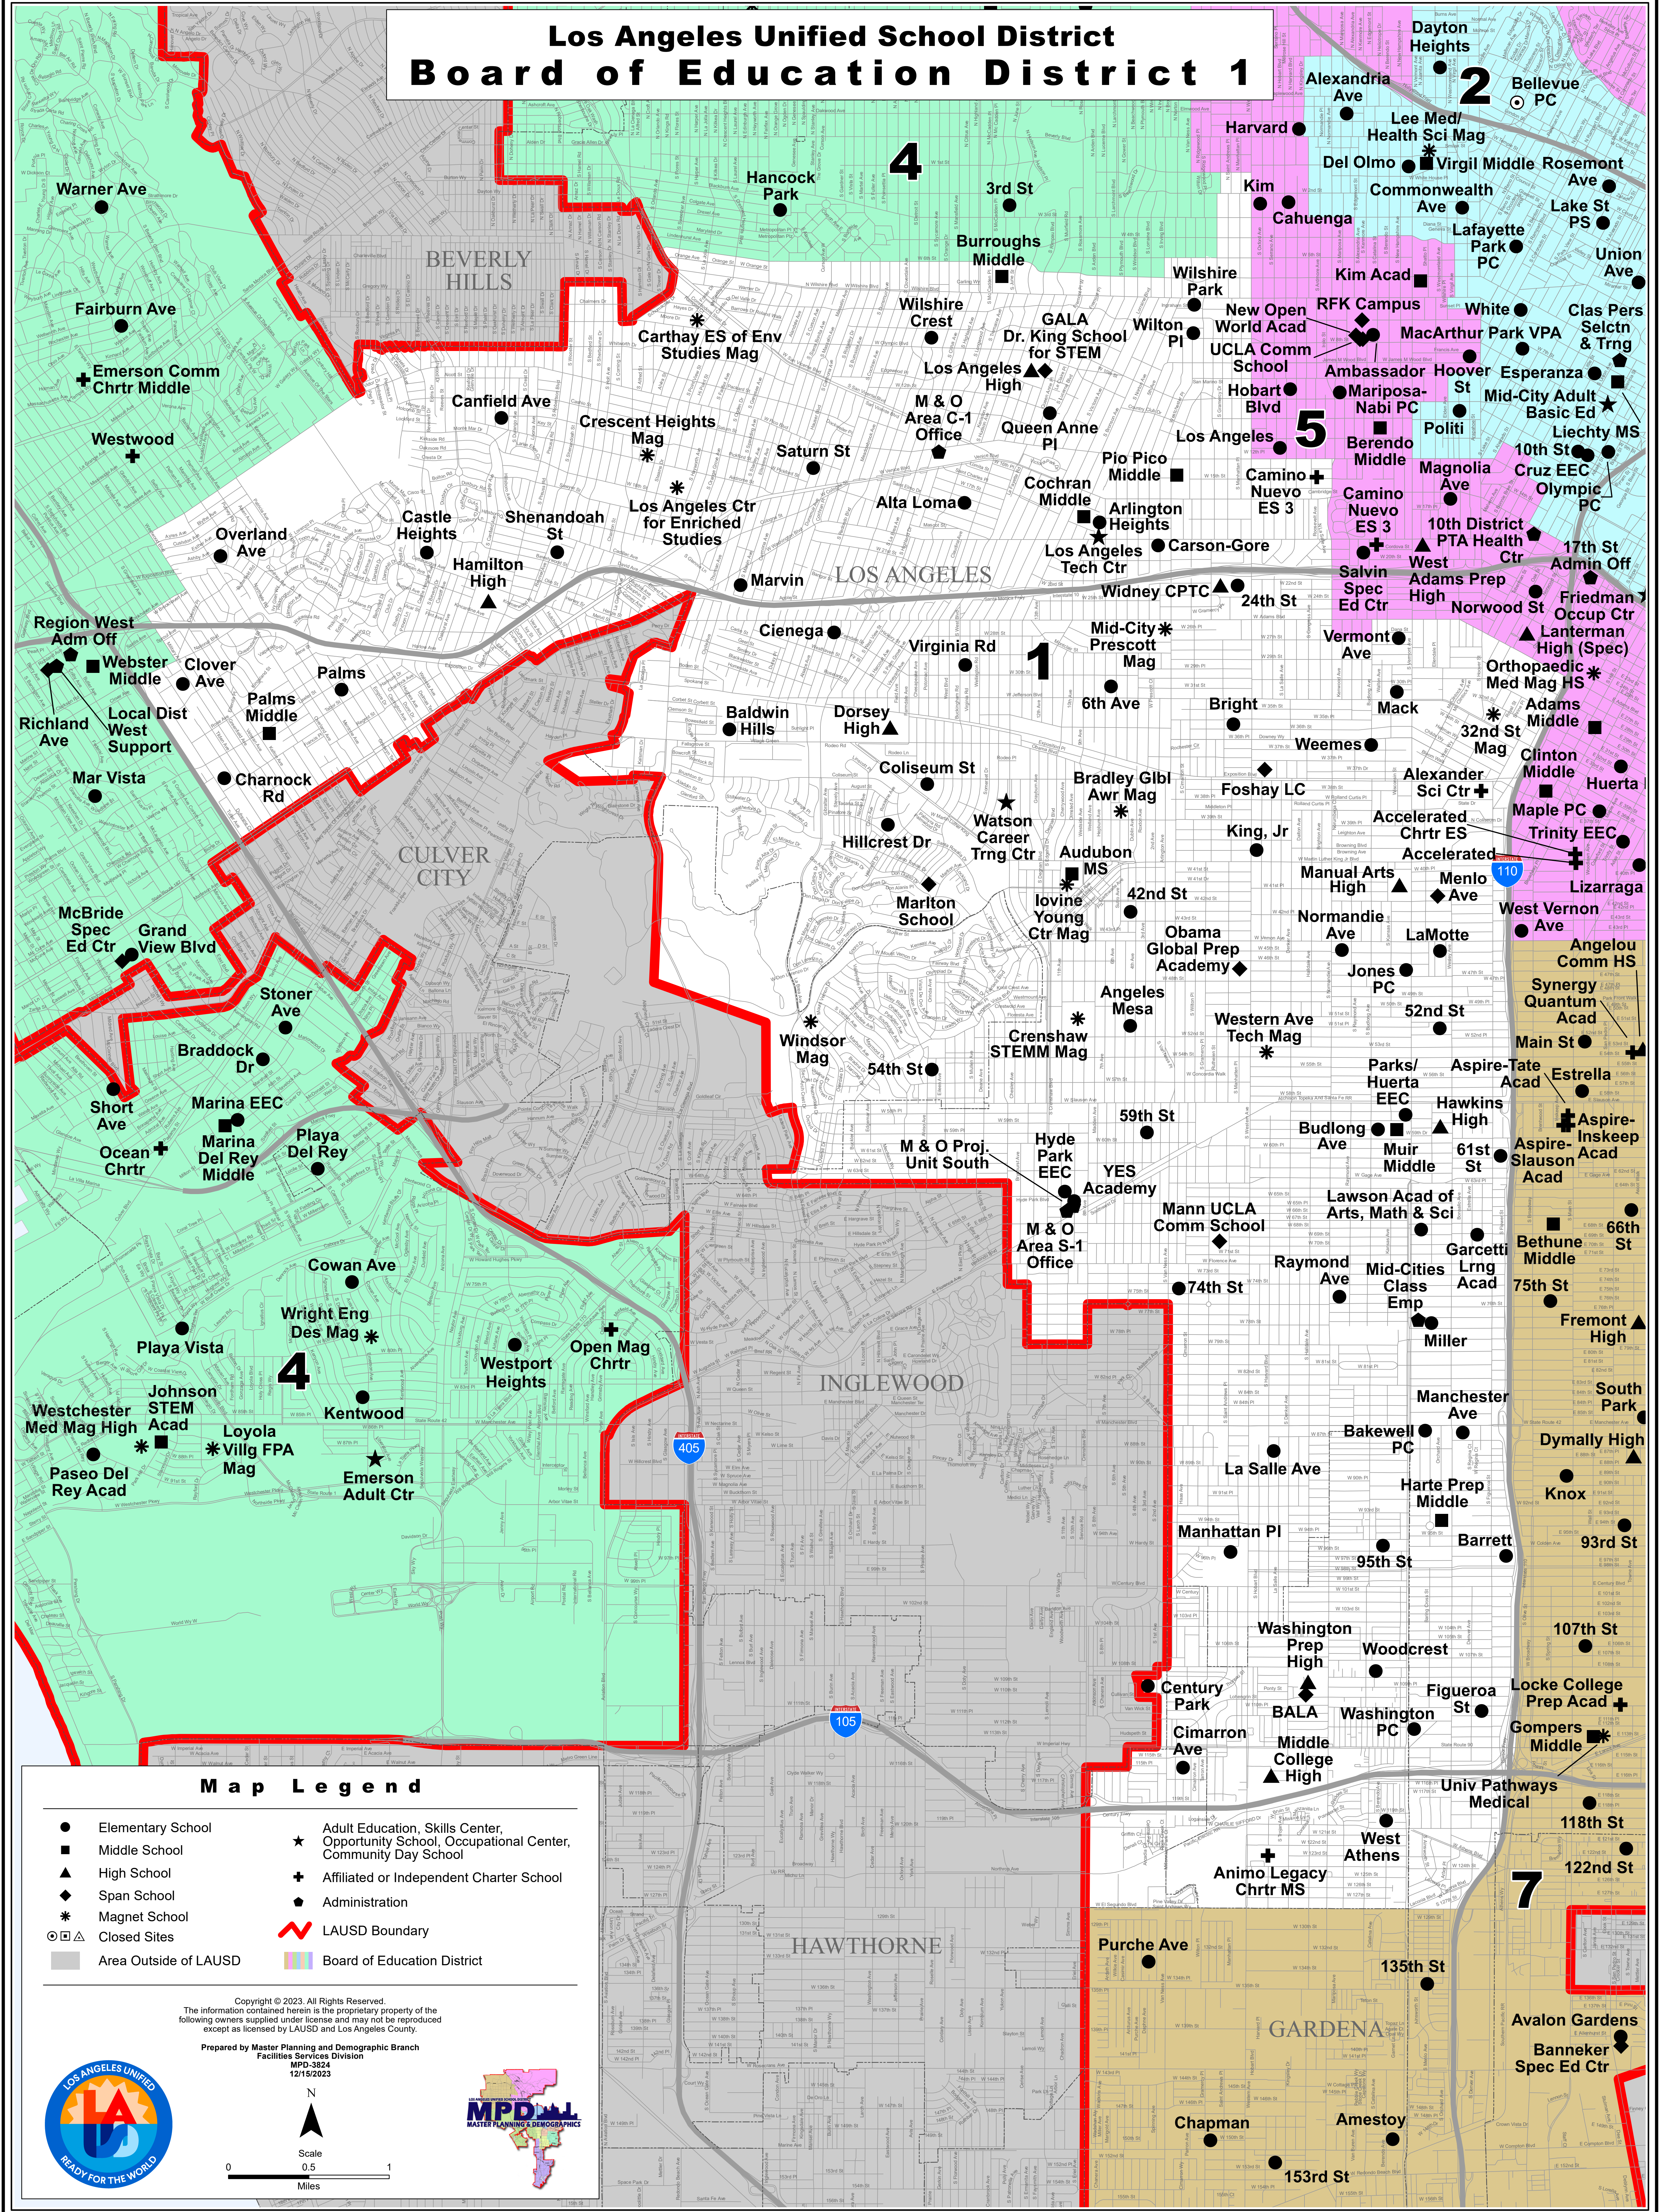

Los Angeles Unified School District Board of Education District 1

Map Legend

- Elementary School
- Middle School
- ▲ High School
- Span School
- Magnet School
- ⊙ ⊠ ⊡ Closed Sites
- Area Outside of LAUSD
- ★ Adult Education, Skills Center, Opportunity School, Occupational Center, Community Day School
- + Affiliated or Independent Charter School
- Administration
- ⚡ LAUSD Boundary
- 🌈 Board of Education District

Prepared by Master Planning and Demographic Branch
Facilities Services Division
MPD-3824
12/15/2023